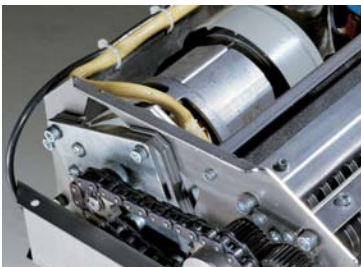

EDP and office "Energy Smart" shredder

KOBRA 385 C4

Throat width:	15.25 in.
Shred size:	1/8x11/8 in. cross cut
Sheet capacity (A4/70 gr. paper):	up to 17
Security Level DIN 32757:	3
"ENERGY SMART" management system	yes
Speed:	17 ft./min.
Noise level:	61 dba
Credit cards:	1
Voltage:	115/60 V/Hz
Power:	3/4 Hp
Dimensions (WxDxH):	22.75x13.75x33.5 in.
Weight:	97 lbs.

Office cross cut shredder designed to shred EDP printouts. Equipped with "ENERGY SMART" system with optical illuminated indicators for **zero power consumption in Stand-by mode** and **environmental protection**.

- **24 hours continuous duty motor**
- Heavy duty chain drive with steel gears "SUPER POTENTIAL POWER UNIT"
- Automatic Start/Stop through electronic eyes
- Automatic Stop with light signal for full bag and open door
- Cutting head takes staples and paper clips
- 34 gallon cabinet
- Mounted on casters
- Motor thermal protection
- Accessories: plastic waste bags (50 pcs./box) code n. SB-30, oil (a 7 Oz oil bottle) code n. SO-1032, computer form top shelf code n. SH-385